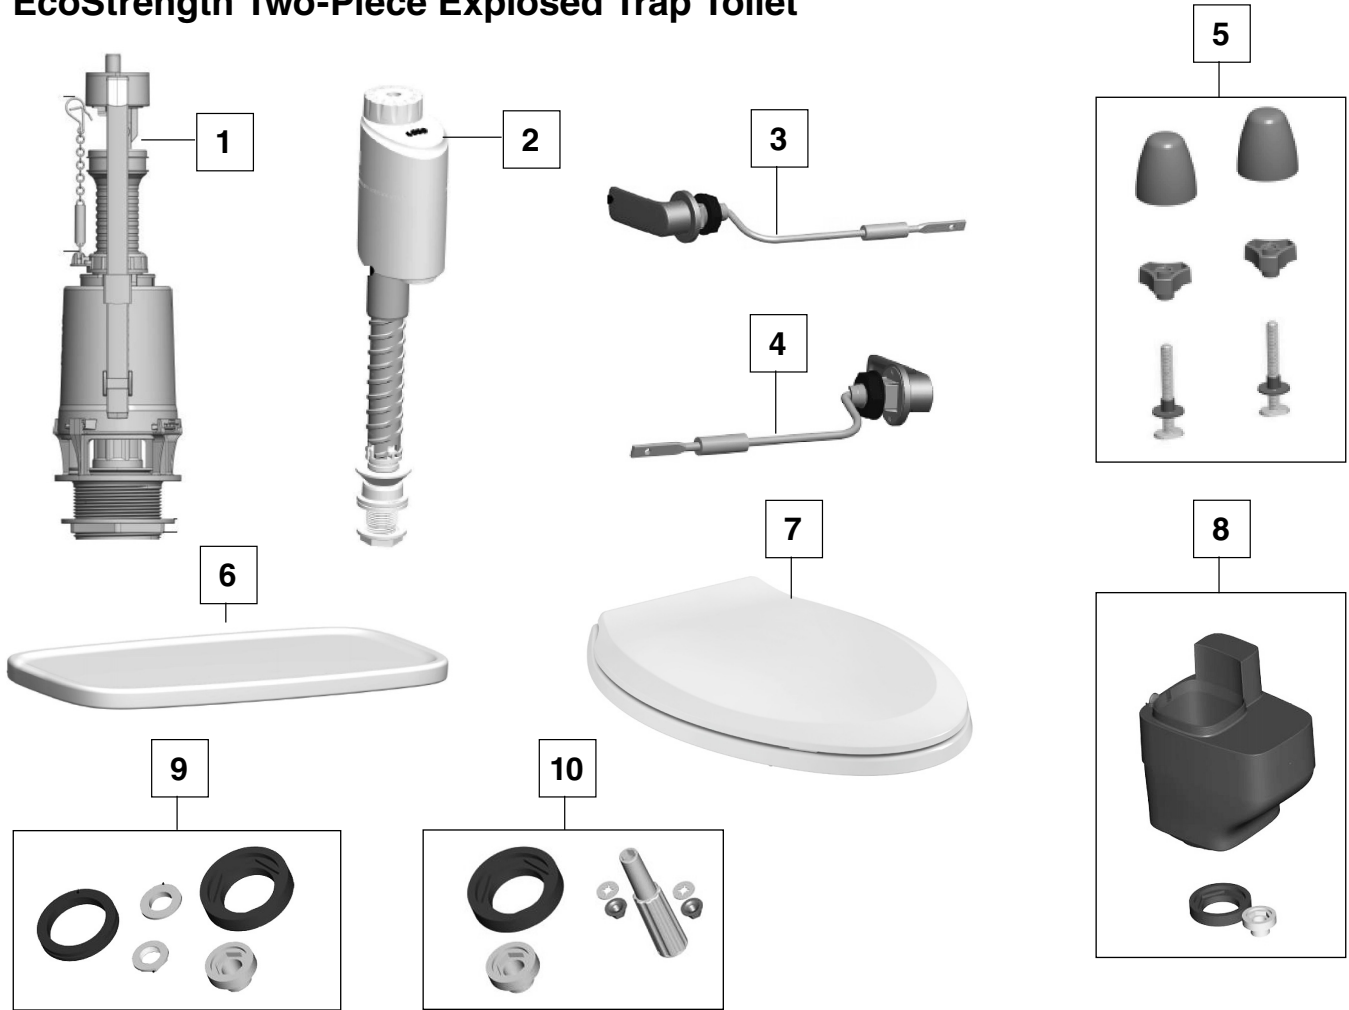

EcoStrength Two-Piece Exposed Trap Toilet

NO.	DESCRIPTION	PART #
1	EcoStrength Flush Valve Assembly	7381986-100.0070A
2	EcoStrength Inlet Valve	7381985-100.0070A
3	Left-Hand Trip Lever	7381987-100.XXX0A
4	Right-Hand Trip Lever	7381987-101.XXX0A
5	EZ-Install Bowl Cap Kit	7381251-200.XXX0A
6	Aspirations Tank Cover (for 4408A & 4448A Tanks)	735232-400.XXX
7	Elongated Slow-Close Seat (sold separately)	5503A00B.XXX
8	Vacuum Chamber Kit	7382021-100.0070A
9	Vacuum Chamber Gasket Kit Only (included with FN8)	7382022-100.0070A
10	Tank-to-Bowl Kit Only (included with FN8 and FN9)	7382023-100.0070A
11	Flush Valve Gasket (included with FN1)	7382011-100.0070A

XXX = color code (example: XXX = 020 white)